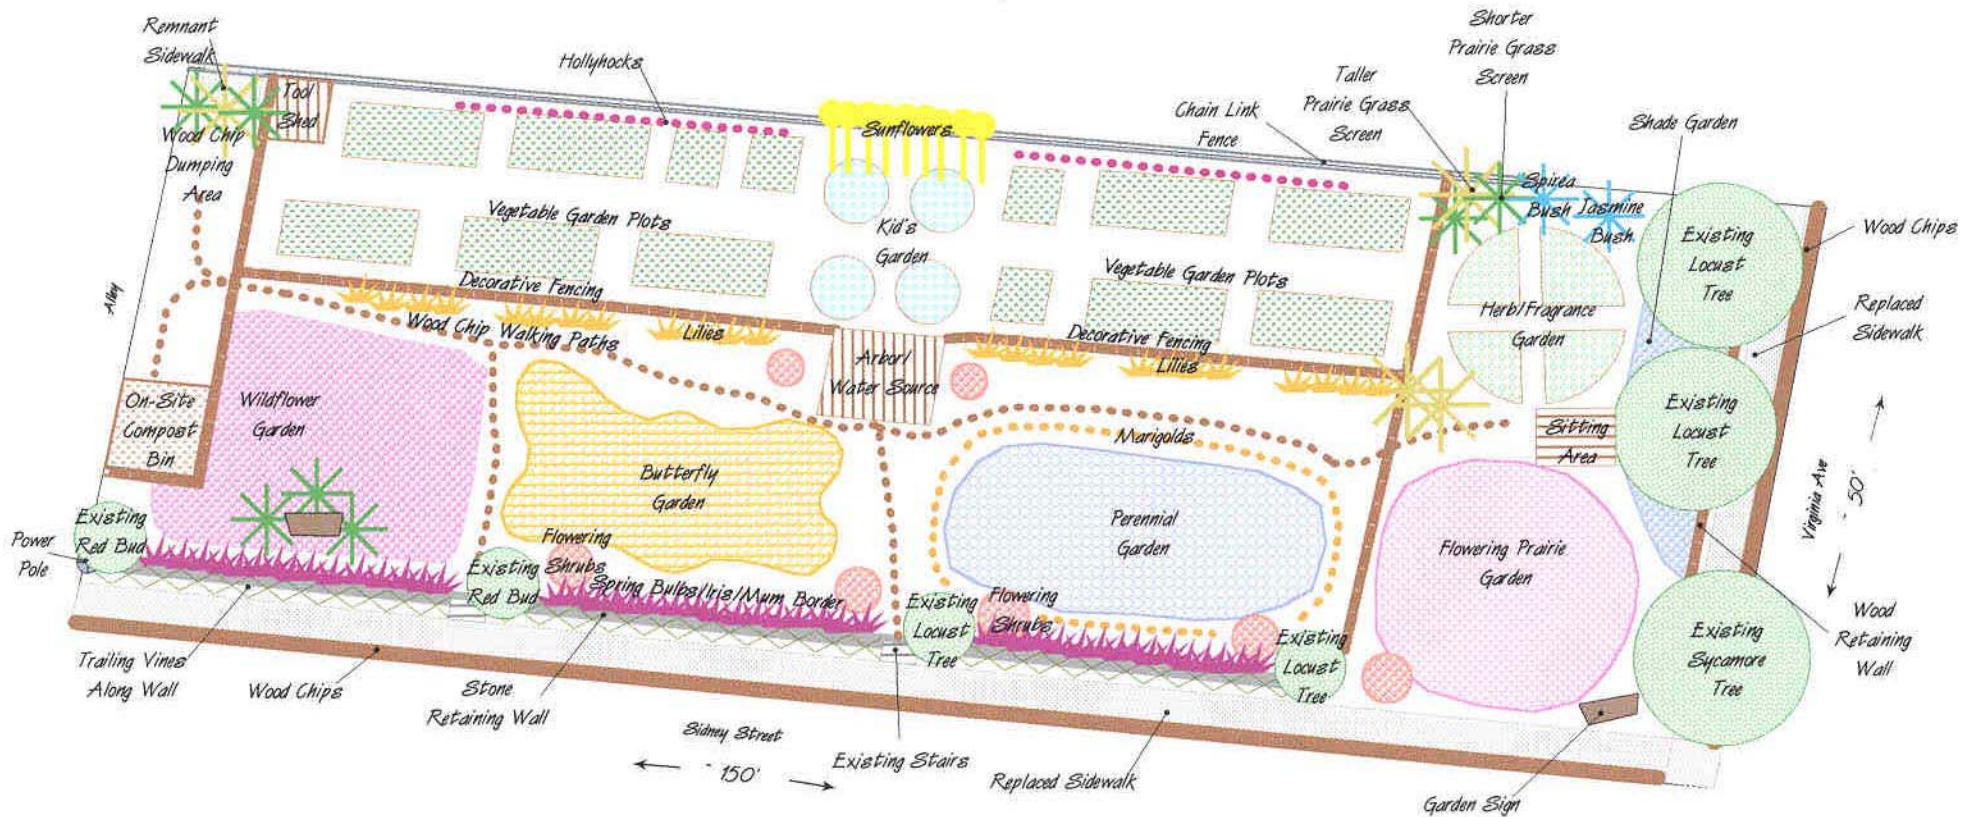

TGE Community Garden Landscape Plan 3301 Sidney Street

Note: Sketch is drawn to scale.
Locations are approximate.

Prepared By
Melisa M. McLean and Debra Peppers
November 29, 1999